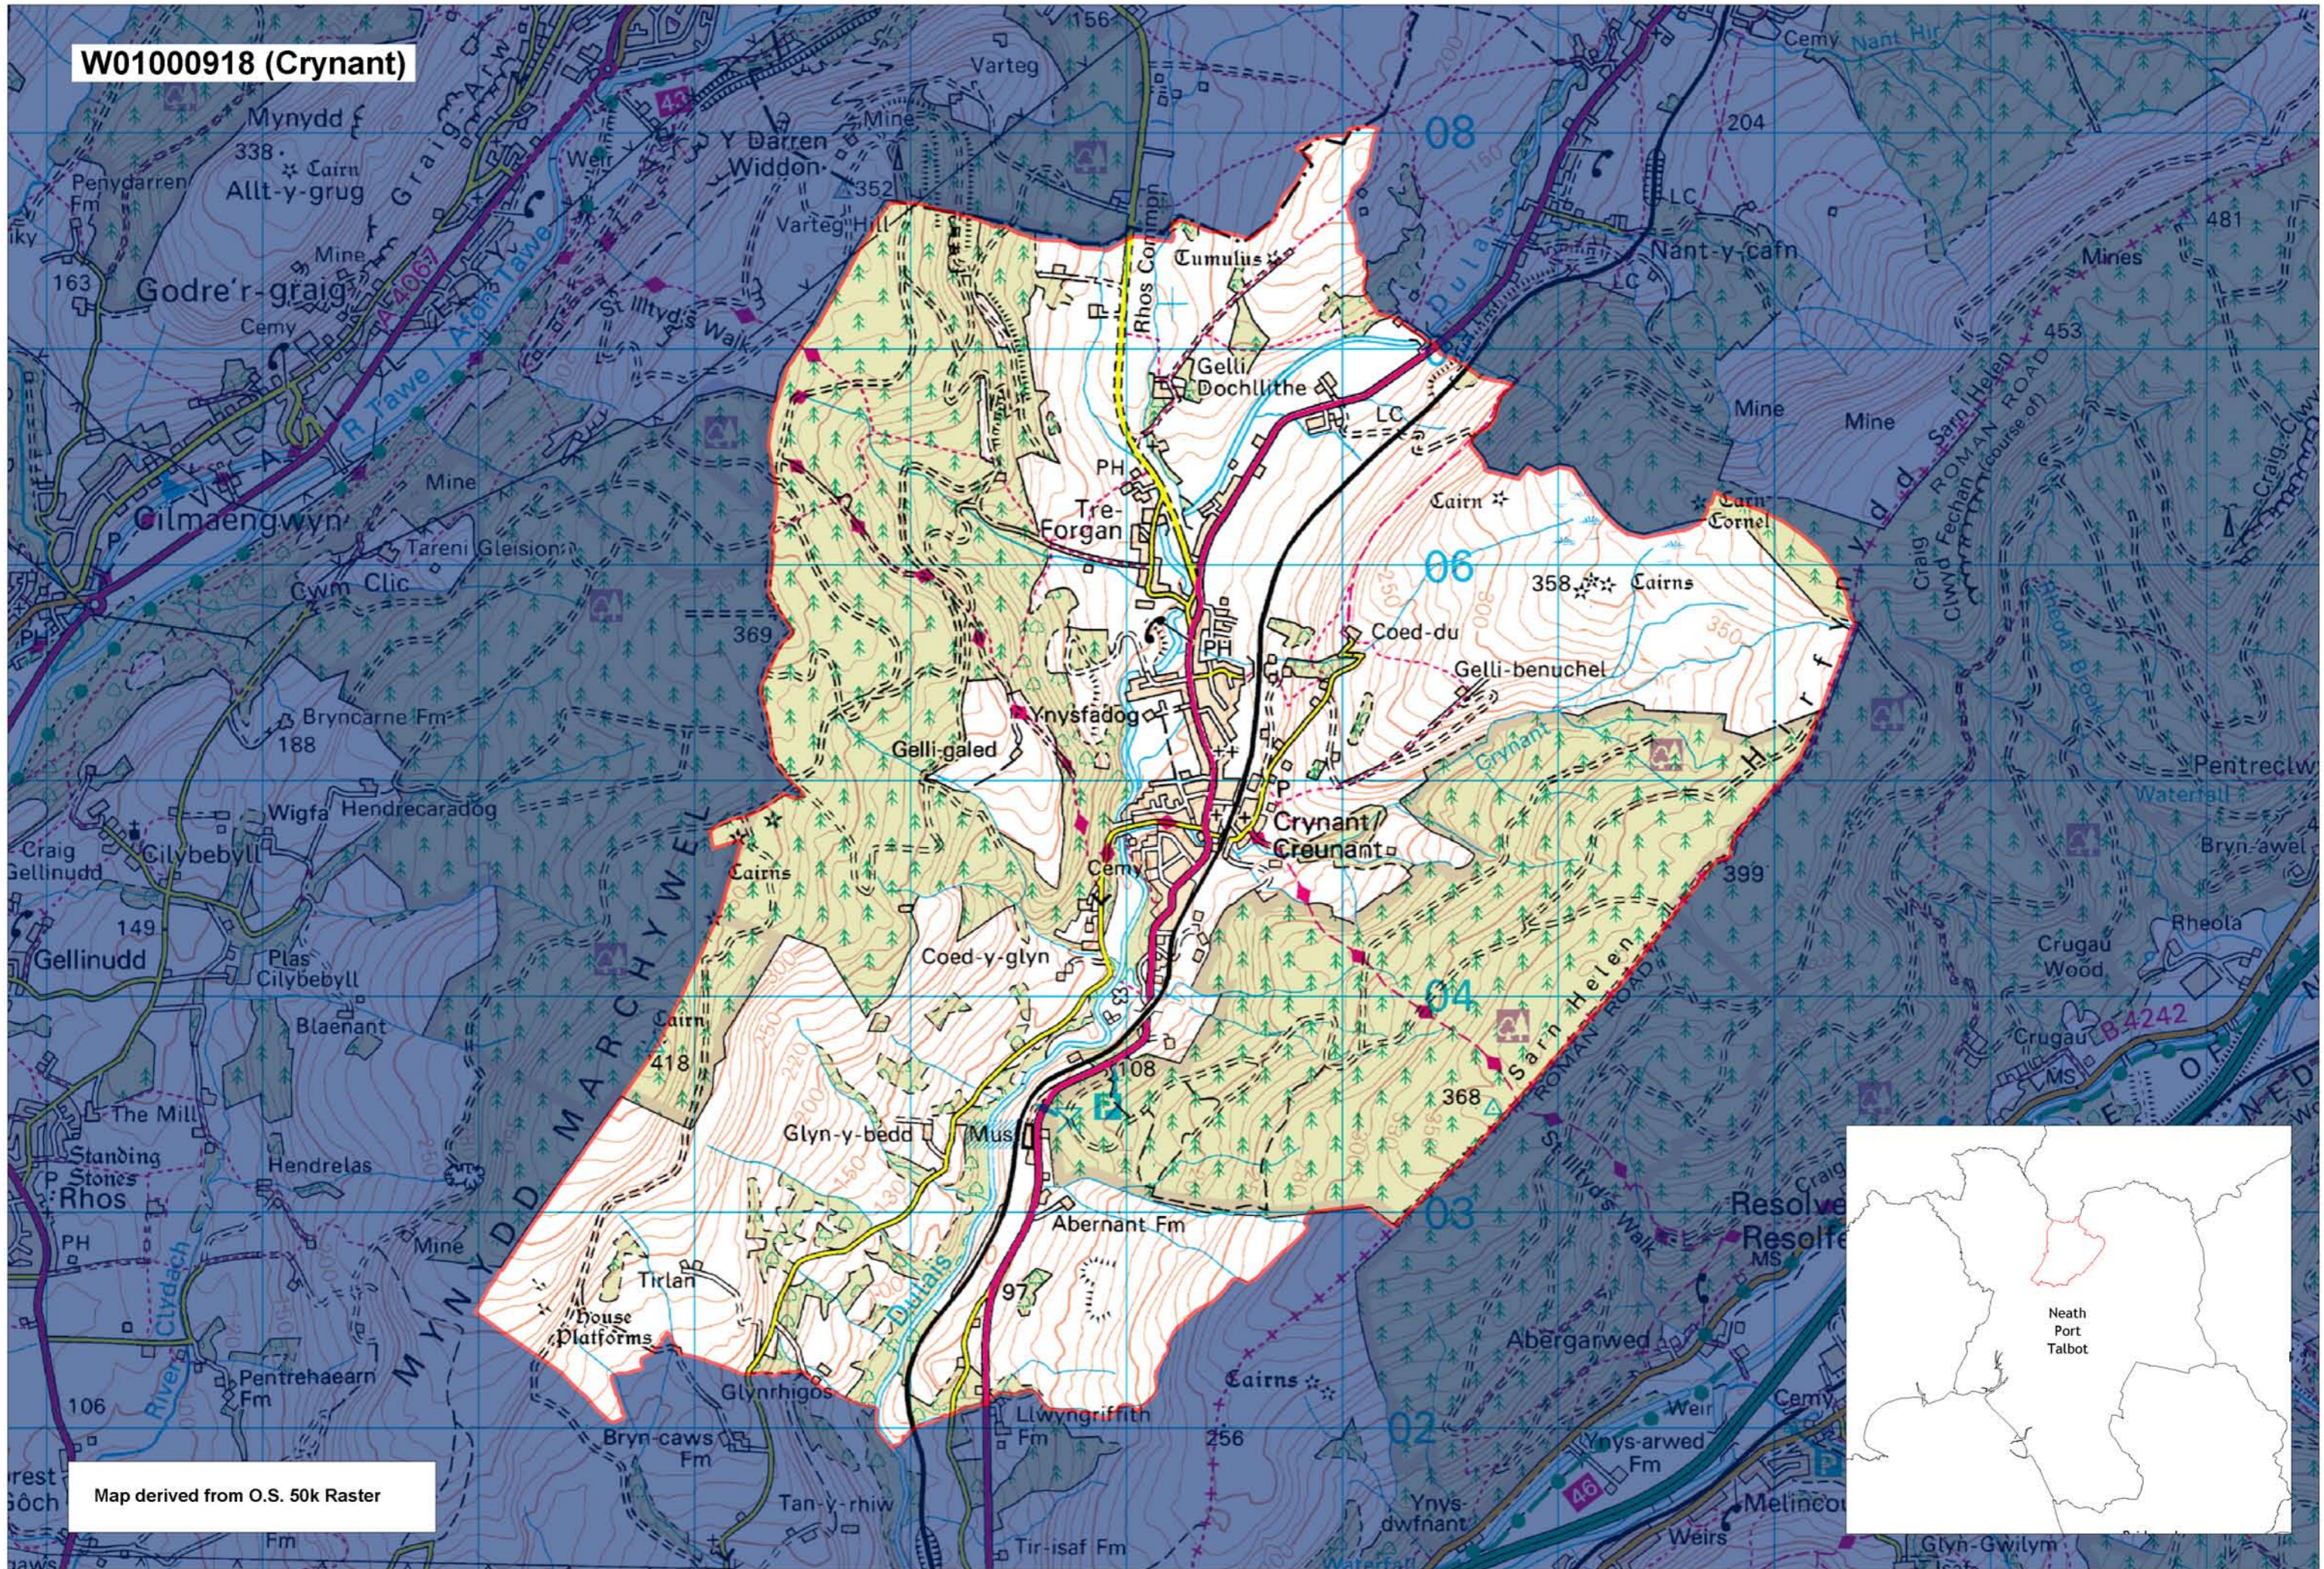

W01000918 (Crynant)

Map derived from O.S. 50k Raster